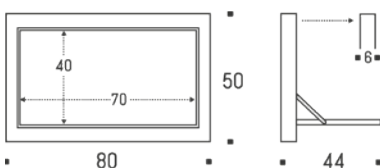

Fläpps Staatssekretär/in / Secretary of State 80x50-1

Gesamt/Total	8 kg	Weiß/White	FL180002	395 €
Verpackt/Packed	11 kg	Schwarz/Black	FL180003	415 €
Max. Belastung Max. Load	25 kg	Bedruckt/Printed		auf Anfrage/ on request