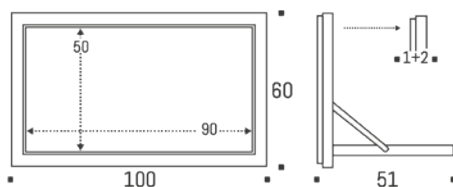

All Fläpps products are available in white, black or printed. Please check www.ambivalenz.org to find all printed versions.

Sekretäre/Wall Desks Maße/Dimensions Gewicht/Weight Version SKU Preis/Price

Fläpps Sekretär/in / Secretary 100x60-1