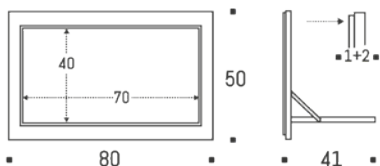

Fläpps Sekretär/in / Secretary 80x50-1

Gesamt/Total	6 kg	Weiß/White	FL090002	245 €
Verpackt/Packed	7,5 kg	Schwarz/Black	FL090003	265 €
Max. Belastung Max. Load	25 kg	Bedruckt/Printed	FL0900??	295 €