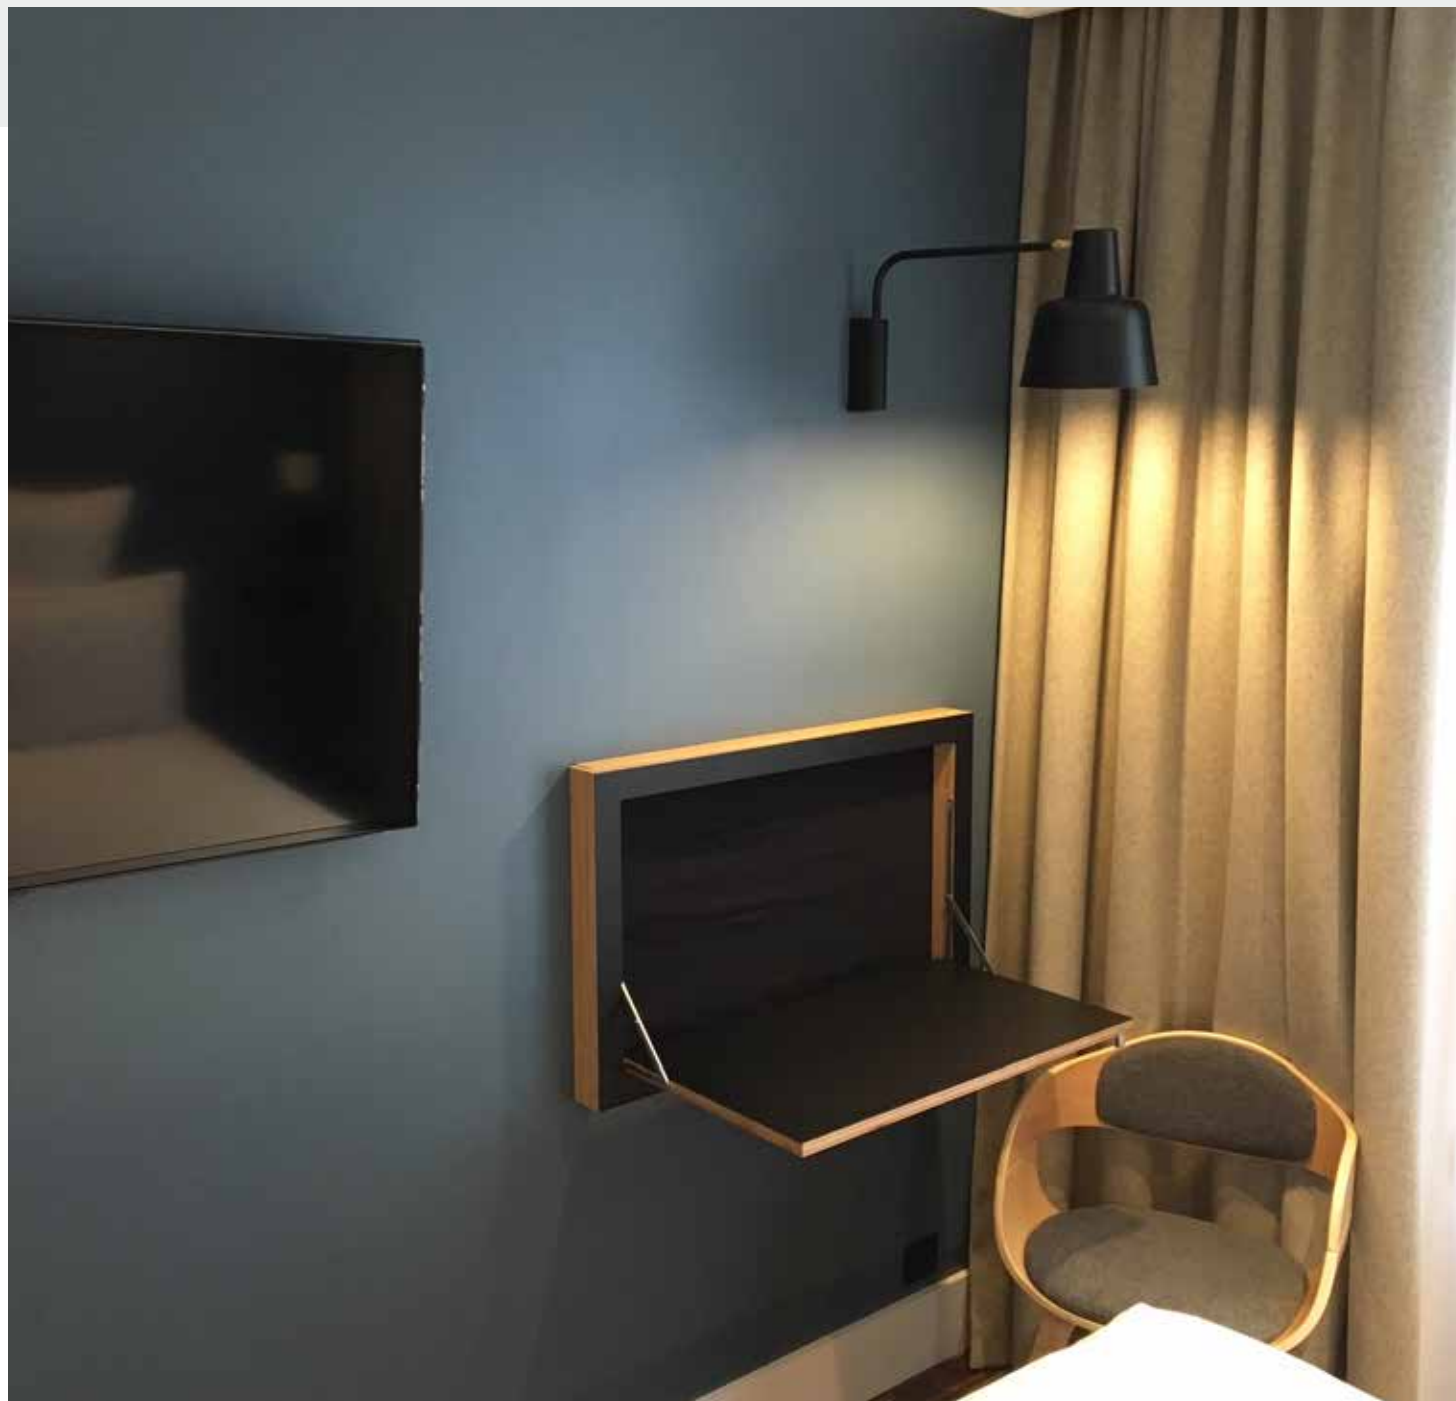

Hôtel Étoile Trocadero

Paris 2018

3 Star Hotel
Paris, France