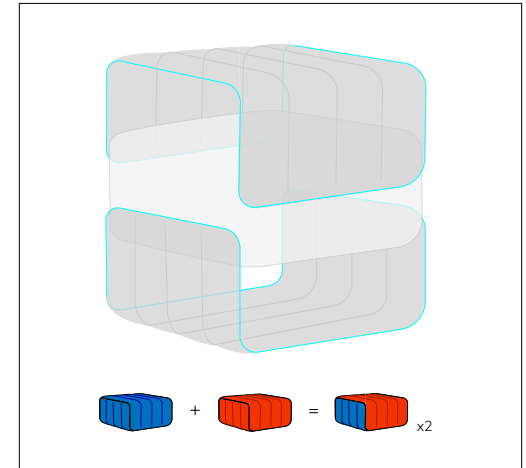

Dimensions and Compositions

Infinite Possibilities

This infinite variety is created by only one single modular form. A cuboid with a square base whose height is half the length of its sides. In addition 16 hidden connection loops, only visible when needed. So simple, so infinite.

Connection Types

Curt is based on a flexible connection system, which consists off an adjustable strap with two simple hooks. There are three attachment loops on each side of the module and four on the back for hooking in.