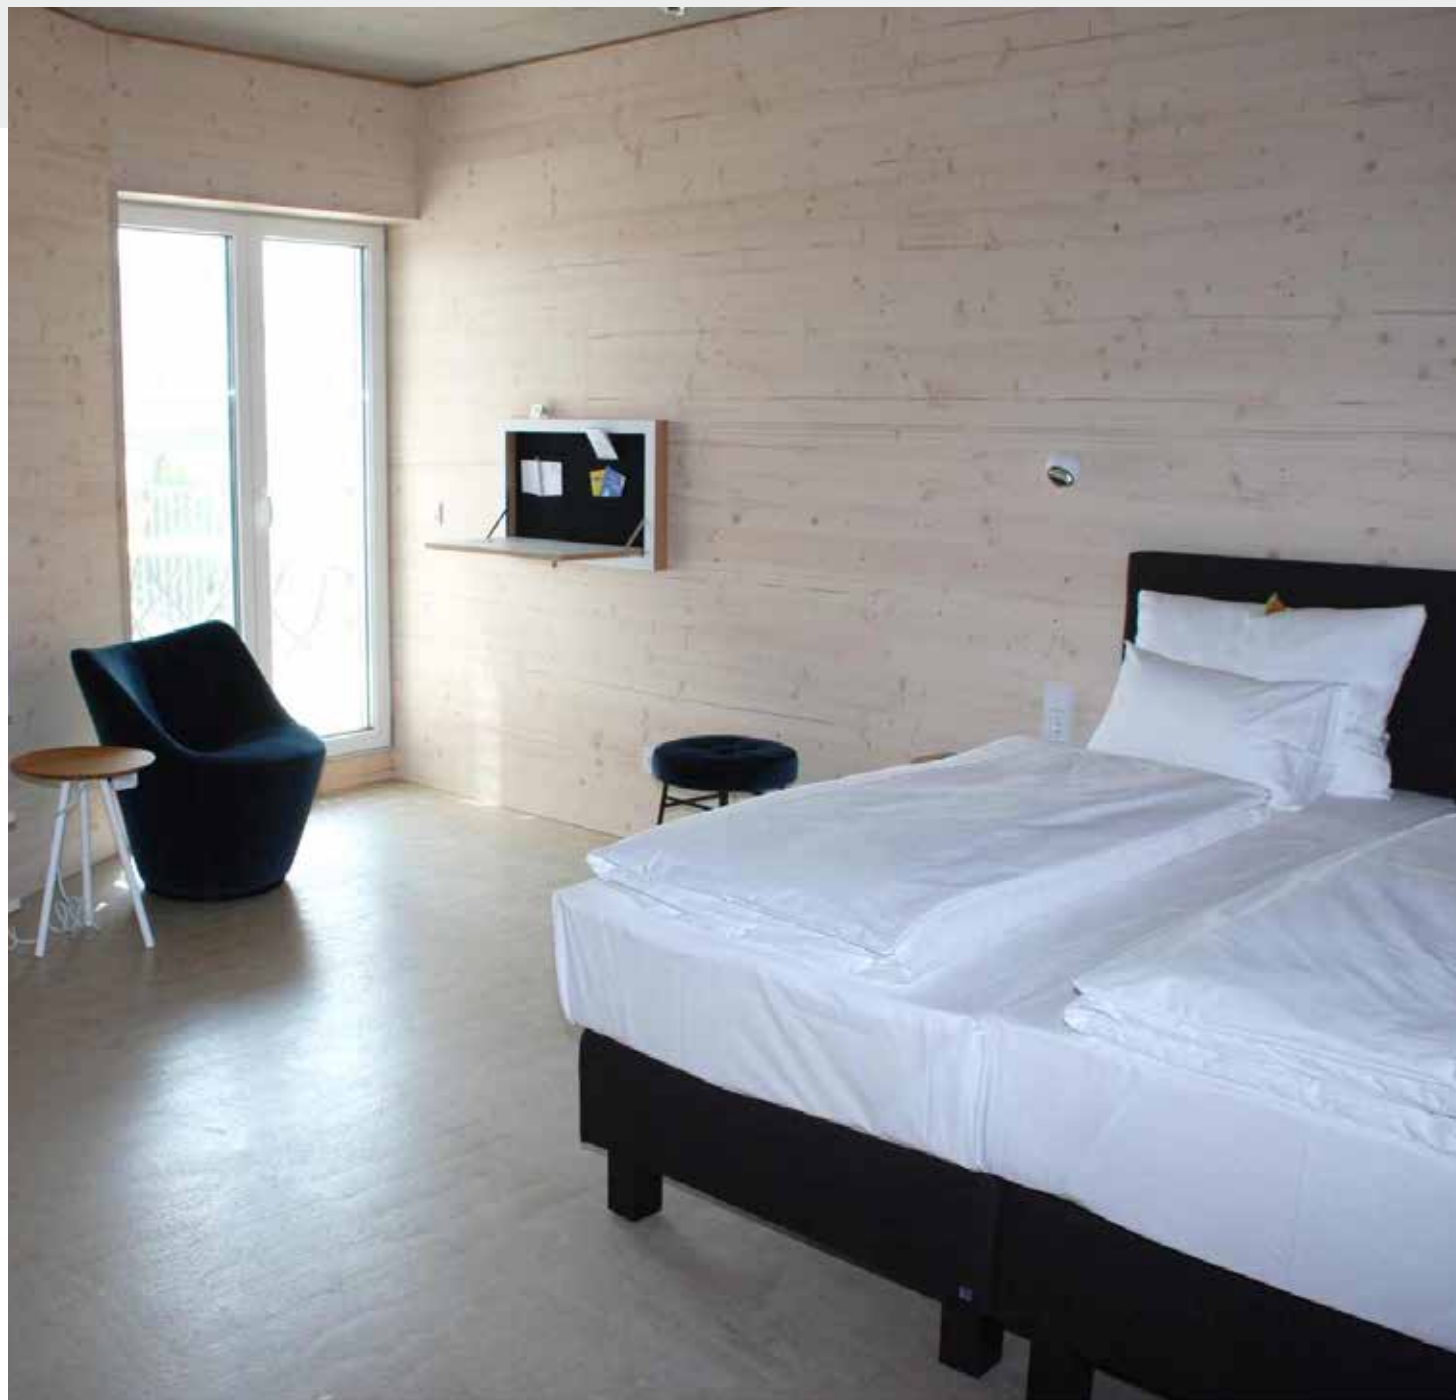

Hezelhof- Dinkelsbühl

Dinkelsbühl 2018

4 Star Hotel

Dinkelsbühl, Germany 2018