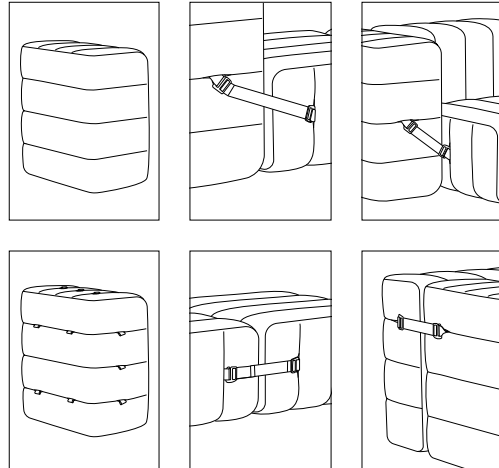

Dimensions and Compositions

Infinite Possibilities

This infinite variety is created by only one single modular form. A cuboid with a square base whose height is half the length of its sides. In addition 16 hidden connection loops, only visible when needed. So simple, so infinite.